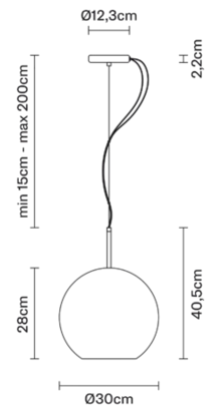

Beluga Royal D57A5912

Marc Sadler

Description

Pendant lamp with gold metallized glass diffuser and black nickel metal structure.

Dimensions

Materials

Glass - Metal

Colour

Gold

Family overview

Voltage
220-240V

Dimmable LED
PHASE CUT 30%-100%

Light source and alternatives

E27 1 x 22W
Max Watt. 150W

Included accessories
Off-center cable fastener

Not included accessories
Bulb

Weights and packaging

Net weight: 2.455kg

Numbers of boxes: 1 x Structure

Gross weight: 0.89kg

Box dimensions: 0.36 x 0.18 x 0.18 m

Numbers of boxes: 1 x Diffuser

Gross weight: 3.04kg

Box dimensions: 0.45 x 0.44 x 0.36 m

Specs

IP20