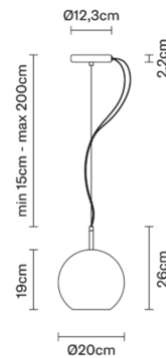

Beluga Royal D57A5741

Marc Sadler

Description

Pendant lamp with bronze metallized glass diffuser and black nickel metal structure.

Dimensions

Materials

Glass - Metal

Colour

Copper

Voltage
220-240V

Dimmable LED
PHASE CUT 30%-100%

Light source and alternatives

E14 1 x 5W
Max Watt. 46W

Included accessories
Off-center cable fastener

Not included accessories
Bulb

Weights and packaging

Net weight: 1.215kg

Numbers of boxes: 1 x Structure
Gross weight: 0.8kg
Box dimensions: 0.2 x 0.2 x 0.13 m

Numbers of boxes: 1 x Diffuser
Gross weight: 1.495kg
Box dimensions: 0.35 x 0.32 x 0.29 m

Specs
IP20