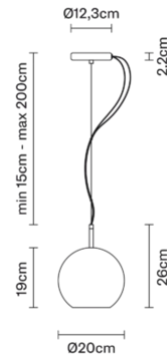

Beluga Royal D57A5734

Marc Sadler

Description

Pendant lamp with titanium metallized glass diffuser and black nickel metal structure.

Dimensions

Materials

Glass - Metal

Colour

Titanium

Voltage

220-240V

Dimmable LED

PHASE CUT 30%-100%

Light source and alternatives

E14 1 x 5W

Max Watt. 46W

Included accessories

Off-center cable fastener

Not included accessories

Bulb

Weights and packaging

Net weight: 1.215kg

Numbers of boxes: 1 x Structure

Gross weight: 0.8kg

Box dimensions: 0.2 x 0.2 x 0.13 m

Numbers of boxes: 1 x Diffuser

Gross weight: 1.495kg

Box dimensions: 0.35 x 0.32 x 0.29 m

Specs

IP20

Family overview