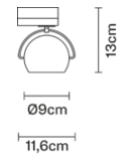

Beluga

D57J0731

Marc Sadler

Description

Track light with adjustable varnished crystal blue painted diffuser. Polished chrome-plated metal structure.

Dimensions

Materials

Glass - Metal

Colour

Blue

Family overview

Voltage	Dimmable LED
220-240V	PHASE CUT 30%-100%

Light source and alternatives

GU10 1 x 7W
Max Watt. 50W

Included accessories	Not included accessories
	Bulb, Track

Weights and packaging

Net weight: 0.858kg

Numbers of boxes: 1 x Colour

Gross weight: 1.025kg

Box dimensions: 0.16 x 0.16 x 0.16 m

Specs

IP20  ADJUSTABLE SYSTEM