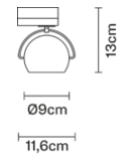

Beluga

D57J0704

Marc Sadler

Description

Track light with adjustable varnished crystal yellow painted diffuser. Polished chrome-plated metal structure.

Dimensions

Materials

Glass - Metal

Colour

Yellow

Family overview

Voltage 220-240V
Dimmable LED PHASE CUT 30%-100%

Light source and alternatives

GU10 1 x 7W
Max Watt. 50W

Included accessories Not included accessories
Bulb, Track

Weights and packaging

Net weight: 0.858kg
Numbers of boxes: 1 x Colour
Gross weight: 1.025kg
Box dimensions: 0.16 x 0.16 x 0.16 m

Specs

IP20  ADJUSTABLE SYSTEM