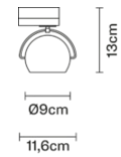

Beluga

D57J0703

Marc Sadler

Description

Track light with adjustable varnished crystal red painted diffuser. Polished chrome-plated metal structure.

Dimensions

Materials

Glass - Metal

Colour

Red

Family overview

Voltage	Dimmable LED
220-240V	PHASE CUT 30%-100%

Light source and alternatives

GU10 1 x 7W
Max Watt. 50W

Included accessories	Not included accessories
	Bulb, Track

Weights and packaging

Net weight: 0.858kg

Numbers of boxes: 1 x Colour

Gross weight: 1.025kg

Box dimensions: 0.16 x 0.16 x 0.16 m

Specs

IP20  ADJUSTABLE SYSTEM