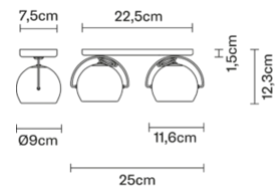

Beluga

D57G2304

Marc Sadler

Description

Wall/ceiling lamp with adjustable varnished crystal yellow painted diffusers. Polished chrome-plated metal structure.

Dimensions

Materials

Glass - Metal

Colour

Yellow

Voltage	Dimmable LED
220-240V	PHASE CUT 30%-100%

Light source and alternatives

GU10 2 x 7W
Max Watt. 2x50W

Included accessories	Not included accessories
	Bulb

Weights and packaging

Net weight: 1.939kg
Numbers of boxes: 1 x Colour
Gross weight: 2.278kg
Box dimensions: 0.36 x 0.18 x 0.18 m