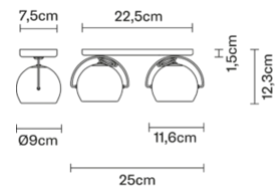

Beluga

D57G2303

Marc Sadler

Description

Wall/ceiling lamp with adjustable varnished crystal red painted diffusers. Polished chrome-plated metal structure.

Dimensions

Materials

Glass - Metal

Colour

Red

Voltage 220-240V
Dimmable LED
PHASE CUT 30%-100%

Light source and alternatives

GU10 2 x 7W
Max Watt. 2x50W

Included accessories
Not included accessories
Bulb

Weights and packaging

Net weight: 1.939kg
Numbers of boxes: 1 x Colour
Gross weight: 2.278kg
Box dimensions: 0.36 x 0.18 x 0.18 m