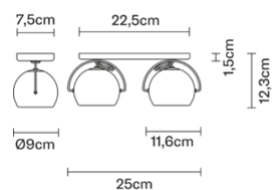

Beluga

D57G2300

Marc Sadler

Description

Wall/ceiling lamp with adjustable transparent crystal diffusers. Polished chrome-plated metal structure.

Dimensions

Materials

Glass - Metal

Colour

Transparent

Voltage 220-240V
Dimmable LED PHASE CUT 30%-100%

Light source and alternatives

GU10 2 x 7W
Max Watt. 2x50W

Included accessories Not included accessories
Bulb

Weights and packaging

Net weight: 1.939kg
Numbers of boxes: 1 x Colour
Gross weight: 2.278kg
Box dimensions: 0.36 x 0.18 x 0.18 m