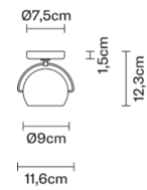

Beluga

D57G2701

Marc Sadler

Description

Wall/ceiling lamp with polished chrome-plated structure. Adjustable polished white blown glass diffuser.

Dimensions

Materials

Glass - Metal

Colour

White

Family overview

Voltage 220-240V
 Dimmable LED PHASE CUT 30%-100%

Light source and alternatives

G9 1 x 4.5W
 Max Watt. 48W

Included accessories Not included accessories
 Bulb

Weights and packaging

Net weight: 0.925kg
 Numbers of boxes: 1 x White
 Gross weight: 0.625kg
 Box dimensions: 0.16 x 0.16 x 0.16 m

Specs

IP20  ADJUSTABLE SYSTEM