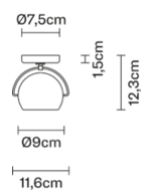

Beluga

D57G1343

Marc Sadler

Description

Wall/ceiling lamp with adjustable varnished crystal green painted diffuser. Polished chrome-plated metal structure.

Dimensions

Materials

Glass - Metal

Colour

Green

Voltage
220-240V

Dimmable LED
PHASE CUT 30%-100%

Light source and alternatives

GU10 1 x 7W
Max Watt. 50W

Included accessories

Not included accessories
Bulb

Weights and packaging

Net weight: 0.88kg

Numbers of boxes: 1 x Colour

Gross weight: 1.054kg

Box dimensions: 0.16 x 0.16 x 0.16 m

Specs

IP20  ADJUSTABLE SYSTEM

Materials