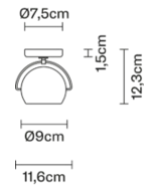

Beluga

D57G1341

Marc Sadler

Description

Wall/ceiling lamp with adjustable varnished crystal copper painted diffuser. Polished chrome-plated metal structure.

Dimensions

Materials

Glass - Metal

Colour

Copper

Voltage	Dimmable LED
220-240V	PHASE CUT 30%-100%

Light source and alternatives

GU10 1 x 7W
Max Watt. 50W

Included accessories	Not included accessories
	Bulb

Weights and packaging

Net weight: 0.88kg

Numbers of boxes: 1 x Colour

Gross weight: 1.054kg

Box dimensions: 0.16 x 0.16 x 0.16 m

Specs

IP20  ADJUSTABLE SYSTEM

Family overview