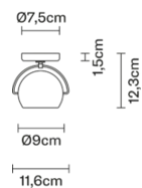

### Dimensions

### Weights and packaging

Net weight: 0.88kg

Numbers of boxes: 1 x Colour

Gross weight: 1.054kg

Box dimensions: 0.16 x 0.16 x 0.16 m