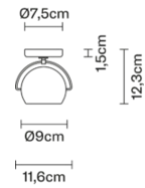

Beluga

D57G1304

Marc Sadler

Description

Wall/ceiling lamp with adjustable varnished crystal yellow painted diffuser. Polished chrome-plated metal structure.

Dimensions

Materials

Glass - Metal

Colour

Yellow

Voltage 220-240V
Dimmable LED PHASE CUT 30%-100%

Light source and alternatives

GU10 1 x 7W
Max Watt. 50W

Included accessories Not included accessories
Bulb

Weights and packaging

Net weight: 0.88kg
Numbers of boxes: 1 x Colour
Gross weight: 1.054kg
Box dimensions: 0.16 x 0.16 x 0.16 m