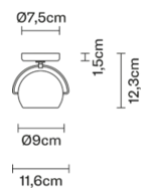

Beluga

D57G1303

Marc Sadler

Description

Wall/ceiling lamp with adjustable varnished crystal red painted diffuser. Polished chrome-plated metal structure.

Dimensions

Materials

Glass - Metal

Colour

Red

Voltage 220-240V
Dimmable LED
PHASE CUT 30%-100%

Light source and alternatives

GU10 1 x 7W
Max Watt. 50W

Included accessories
Not included accessories
Bulb

Weights and packaging

Net weight: 0.88kg
Numbers of boxes: 1 x Colour
Gross weight: 1.054kg
Box dimensions: 0.16 x 0.16 x 0.16 m