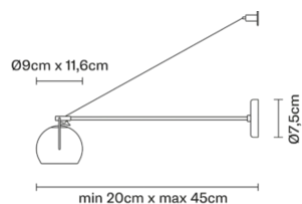

Beluga

D57D0701

Marc Sadler

Description

Wall lamp with polished chrome-plated structure. Adjustable polished white blown glass diffuser.

Dimensions

Materials

Glass - Metal

Colour

White

Voltage	Dimmable LED
220-240V	PHASE CUT 30%-100%

Light source and alternatives

G9 1 x 4.5W
Max Watt. 48W

Included accessories	Not included accessories
	Bulb

Weights and packaging

Net weight: 0.965kg
Numbers of boxes: 1 x White
Gross weight: 2kg
Box dimensions: 0.59 x 0.15 x 0.11 m