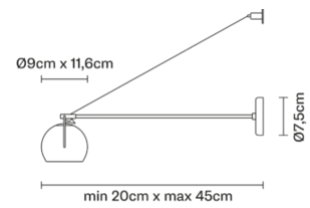

Beluga

D57D0343

Marc Sadler

Description

Wall lamp with adjustable varnished crystal green painted diffuser. Polished chrome-plated metal structure.

Dimensions

Materials

Glass - Metal

Colour

Green

Family overview

Voltage	Dimmable LED
220-240V	PHASE CUT 30%-100%

Light source and alternatives

GU10 1 x 7W
Max Watt. 50W

Included accessories	Not included accessories
	Bulb

Weights and packaging

Net weight: 0.997kg

Numbers of boxes: 1 x Colour

Gross weight: 1.517kg

Box dimensions: 0.59 x 0.15 x 0.11 m

Specs

IP20 