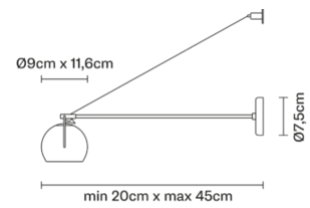

Beluga

D57D0341

Marc Sadler

Description

Wall lamp with adjustable varnished crystal copper painted diffuser. Polished chrome-plated metal structure.

Dimensions

Materials

Glass - Metal

Colour

Copper

Family overview

Voltage	Dimmable LED
220-240V	PHASE CUT 30%-100%

Light source and alternatives

GU10 1 x 7W
Max Watt. 50W

Included accessories	Not included accessories
	Bulb

Weights and packaging

Net weight: 0.997kg
Numbers of boxes: 1 x Colour
Gross weight: 1.517kg
Box dimensions: 0.59 x 0.15 x 0.11 m

Specs

IP20 