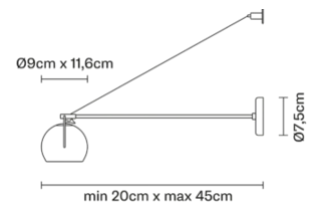

Beluga

D57D0331

Marc Sadler

Description

Wall lamp with adjustable varnished crystal blue painted diffuser. Polished chrome-plated metal structure.

Dimensions

Materials

Glass - Metal

Colour

Blue

Family overview

Voltage	Dimmable LED
220-240V	PHASE CUT 30%-100%

Light source and alternatives

GU10 1 x 7W
Max Watt. 50W

Included accessories	Not included accessories
	Bulb

Weights and packaging

Net weight: 0.997kg
Numbers of boxes: 1 x Colour
Gross weight: 1.517kg
Box dimensions: 0.59 x 0.15 x 0.11 m

Specs

IP20 