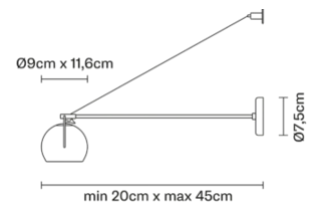

Beluga

D57D0303

Marc Sadler

Description

Wall lamp with adjustable varnished crystal red painted diffuser. Polished chrome-plated metal structure.

Dimensions

Materials

Glass - Metal

Colour

Red

Family overview

Voltage 220-240V Dimmable LED
PHASE CUT 30%-100%

Light source and alternatives

GU10 1 x 7W
Max Watt. 50W

Included accessories Not included accessories
Bulb

Weights and packaging

Net weight: 0.997kg
Numbers of boxes: 1 x Colour
Gross weight: 1.517kg
Box dimensions: 0.59 x 0.15 x 0.11 m

Specs

IP20  ADJUSTABLE SYSTEM