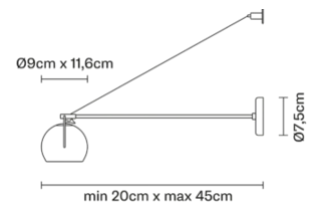

Beluga

D57D0300

Marc Sadler

Description

Wall lamp with adjustable transparent crystal diffuser. Polished chrome-plated metal structure.

Dimensions

Materials

Glass - Metal

Colour

Transparent

Voltage
220-240V

Dimmable LED
PHASE CUT 30%-100%

Light source and alternatives

GU10 1 x 7W
Max Watt. 50W

Included accessories

Not included accessories
Bulb

Weights and packaging

Net weight: 0.997kg

Numbers of boxes: 1 x Colour

Gross weight: 1.517kg

Box dimensions: 0.59 x 0.15 x 0.11 m

Family overview

Specs

IP20  ADJUSTABLE SYSTEM