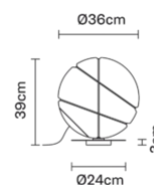

Armilla F50B0501

Lorenzo Truant

Description

Table lamp with diffuser in glossy white blown glass, golden rings, white base and cap.

Dimensions

Materials

Glass - Metal

Colour

Net weight: 2.93kg

Numbers of boxes: 1 x

Gross weight: 8.56kg

Box dimensions: 0.52 x 0.52 x 0.45 m

Specs

IP40

Family overview