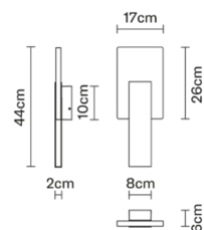

Amulette Art

F56D1278

Bernhardt & Vella

Description

Wall lamp with diffuser made of hammered extra-clear glass with rose gold painted brushed metal structure.

Dimensions

Materials

Glass - Metal

Colour

Satin rose gold

Voltage
220-240V

Dimmable LED
PUSH 1..10V

Light source and alternatives

LED 1 x 5W
2700K
CRI 80

Included accessories

LED, Dimmable electronic driver

Weights and packaging

Net weight: 3.1kg

Numbers of boxes: 1 x

Gross weight: 3.86kg

Box dimensions: 0.64 x 0.32 x 0.22 m

Specs

IP20

Family overview