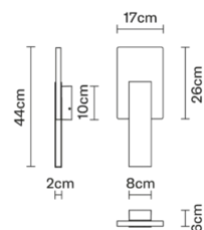

### Dimensions

### Weights and packaging

Net weight: 3.1kg

Numbers of boxes: 1 x

Gross weight: 3.86kg

Box dimensions: 0.64 x 0.32 x 0.22 m