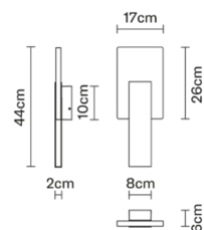

Amulette Art F56D1179

Bernhardt & Vella

Description

Wall lamp with diffuser made of hammered extra-clear glass with gold painted brushed metal structure.

Dimensions

Materials

Glass - Metal

Colour

Satin gold

Voltage
220-240V

Dimmable LED
PUSH 1..10V

Light source and alternatives

LED 1 x 5W
3000K
CRI 80

Included accessories

LED, Dimmable electronic driver

Weights and packaging

Net weight: 3.1kg

Numbers of boxes: 1 x

Gross weight: 3.86kg

Box dimensions: 0.64 x 0.32 x 0.22 m

Specs

IP20

Family overview