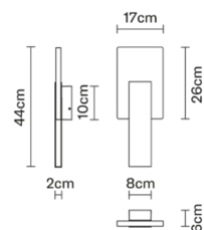

Amulette Art

F56D1178

Bernhardt & Vella

Description

Wall lamp with diffuser made of hammered extra-clear glass with rose gold painted brushed metal structure.

Dimensions

Materials

Glass - Metal

Colour

Satin rose gold

Voltage
220-240V

Dimmable LED
PUSH 1..10V

Light source and alternatives

LED 1 x 5W
3000K
CRI 80

Included accessories

LED, Dimmable electronic driver

Weights and packaging

Net weight: 3.1kg

Numbers of boxes: 1 x

Gross weight: 3.86kg

Box dimensions: 0.64 x 0.32 x 0.22 m

Specs

IP20

Family overview