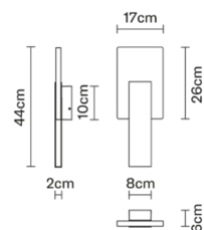

Amulette Art

F56D1121

Bernhardt & Vella

Description

Wall lamp with diffuser made of hammered extra-clear glass with anthracite painted brushed metal structure.

Dimensions

Materials

Glass - Metal

Weights and packaging

Net weight: 3.1kg

Numbers of boxes: 1 x

Gross weight: 3.86kg

Box dimensions: 0.64 x 0.32 x 0.22 m

Specs

IP20

Family overview