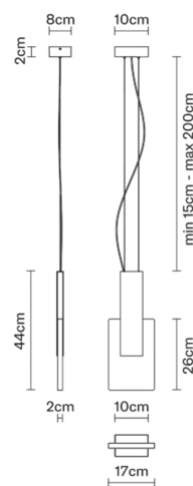

Amulette Art F56A1279

Bernhardt & Vella

Description

Pendant lamp with diffuser made of hammered extra-clear glass with gold painted brushed metal structure.

Dimensions

Voltage
220-240V

Dimmable LED
PUSH 1..10V

Light source and alternatives

LED 1 x 5W
2700K
CRI 80

Included accessories

LED, Dimmable electronic driver

Weights and packaging

Net weight: 3.1kg

Numbers of boxes: 1 x

Gross weight: 3.835kg

Box dimensions: 0.64 x 0.32 x 0.22 m

Specs

IP20

Materials

Glass - Metal

Colour

Satin gold

Family overview