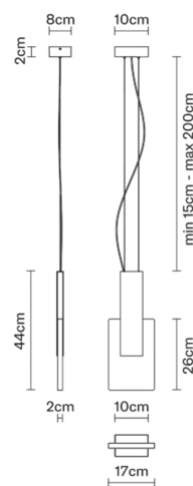

Amulette Art F56A1278

Bernhardt & Vella

Description

Pendant lamp with diffuser made of hammered extra-clear glass with rose gold painted brushed metal structure.

Dimensions

Voltage
220-240V

Dimmable LED
PUSH 1..10V

Light source and alternatives

LED 1 x 5W
2700K
CRI 80

Included accessories

LED, Dimmable electronic driver

Weights and packaging

Net weight: 3.1kg

Numbers of boxes: 1 x

Gross weight: 3.835kg

Box dimensions: 0.64 x 0.32 x 0.22 m

Specs

IP20

Materials

Glass - Metal

Colour

Satin rose gold

Family overview