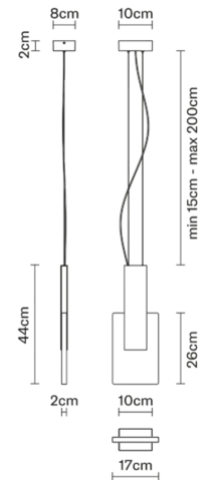

### Description

Pendant lamp with diffuser made of hammered extra-clear glass with anthracite painted brushed metal structure.

### Dimensions

Voltage  
220-240V

Dimmable LED  
PUSH 1.10V

### Weights and packaging

Net weight: 3.1kg

Numbers of boxes: 1 x

Gross weight: 3.835kg

Box dimensions: 0.64 x 0.32 x 0.22 m