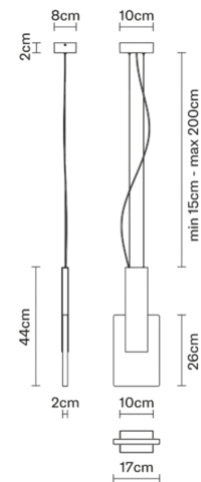

Amulette Art F56A1179

Bernhardt & Vella

Description

Pendant lamp with diffuser made of hammered extra-clear glass with gold painted brushed metal structure.

Dimensions

Voltage
220-240V

Dimmable LED
PUSH 1..10V

Light source and alternatives

LED 1 x 5W
3000K
CRI 80

Included accessories

LED, Dimmable electronic driver

Weights and packaging

Net weight: 3.1kg

Numbers of boxes: 1 x

Gross weight: 3.835kg

Box dimensions: 0.64 x 0.32 x 0.22 m

Specs

IP20

Materials

Glass - Metal

Colour

Satin gold

Family overview