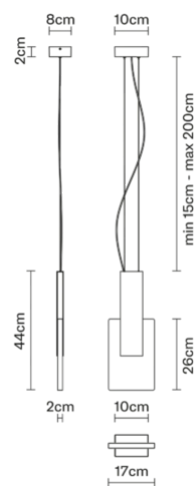

Amulette Art F56A1178

Bernhardt & Vella

Description

Pendant lamp with diffuser made of hammered extra-clear glass with rose gold painted brushed metal structure.

Dimensions

Voltage
220-240V

Dimmable LED
PUSH 1..10V

Light source and alternatives

LED 1 x 5W
3000K
CRI 80

Included accessories

LED, Dimmable electronic driver

Weights and packaging

Net weight: 3.1kg

Numbers of boxes: 1 x

Gross weight: 3.835kg

Box dimensions: 0.64 x 0.32 x 0.22 m

Specs

IP20

Materials

Glass - Metal

Colour

Satin rose gold

Family overview