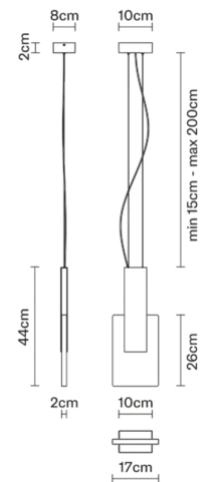

Amulette Art F56A1121

Bernhardt & Vella

Description

Pendant lamp with diffuser made of hammered extra-clear glass with anthracite painted brushed metal structure.

Dimensions

Voltage
220-240V

Dimmable LED
PUSH 1.10V

Light source and alternatives

LED 1 x 5W
3000K
CRI 80

Included accessories

LED, Dimmable electronic driver

Weights and packaging

Net weight: 3.1kg

Numbers of boxes: 1 x

Gross weight: 3.835kg

Box dimensions: 0.64 x 0.32 x 0.22 m

Specs

IP20

Materials

Glass - Metal

Colour

Anthracite

Family overview