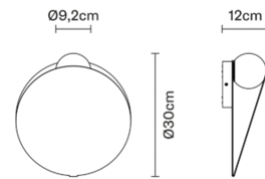

Akoya F61D2121

Filippo Protasoni

Description

Wall lamp with anthracite painted metal structure and blown glass diffuser.

Dimensions

Materials

Glass - Metal

Colour

Net weight: 3.2kg
Numbers of boxes: 1 x
Gross weight: 3.7kg
Box dimensions: 0.4 x 0.4 x 0.22 m

Specs

IP40

Family overview