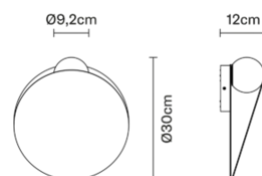

### Dimensions

### Weights and packaging

Net weight: 3.2kg

Numbers of boxes: 1 x

Gross weight: 3.7kg

Box dimensions: 0.4 x 0.4 x 0.22 m