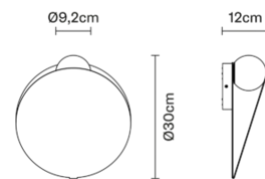

Akoya F61D1376

Filippo Protasoni

Description

Wall lamp with bronze painted metal structure and blown glass diffuser.

Dimensions

Materials

Glass - Metal

Colour

Net weight: 3.2kg

Specs

IP40

Family overview