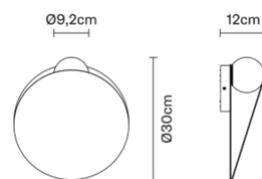

Akoya

F61D1325

Filippo Protasoni

Description

Wall lamp with Corten painted metal structure and blown glass diffuser.

Dimensions

Materials

Glass - Metal

Weights and packaging

Net weight: 3.2kg

Specs

IP40

Family overview