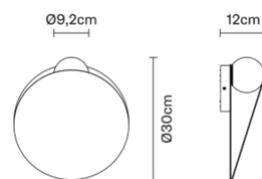

Akoya F61D1276

Filippo Protasoni

Description

Wall lamp with bronze painted metal structure and blown glass diffuser.

Dimensions

Materials

Glass - Metal

Colour

Net weight: 3.2kg
Numbers of boxes: 1 x
Gross weight: 3.7kg
Box dimensions: 0.4 x 0.4 x 0.22 m

Specs

IP40

Family overview