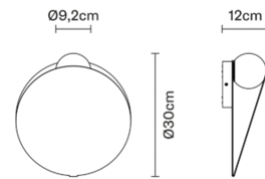

### Dimensions

### Weights and packaging

Net weight: 3.2kg

Numbers of boxes: 1 x

Gross weight: 3.7kg

Box dimensions: 0.4 x 0.4 x 0.22 m