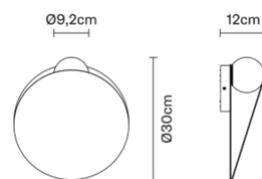

### Dimensions

### Weights and packaging

Net weight: 3.2kg  
Numbers of boxes: 1 x  
Gross weight: 3.7kg  
Box dimensions: 0.4 x 0.4 x 0.22 m