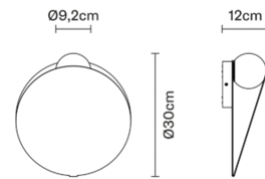

Akoya F61D1201

Filippo Protasoni

Description

Wall lamp with white painted metal structure and blown glass diffuser.

Dimensions

Materials

Glass - Metal

Colour

White

Voltage 220-240V
Dimmable LED 1.10V

Light source and alternatives

LED 1 x 7W
2700K
622lm CRI 90+

Included accessories

LED, Dimmable electronic driver

Weights and packaging

Net weight: 3.2kg
Numbers of boxes: 1 x
Gross weight: 3.7kg
Box dimensions: 0.4 x 0.4 x 0.22 m