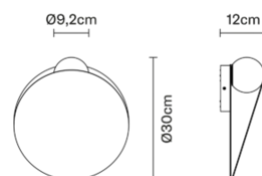

### Dimensions

### Weights and packaging

Net weight: 3.2kg  
Numbers of boxes: 1 x  
Gross weight: 3.7kg  
Box dimensions: 0.4 x 0.4 x 0.22 m