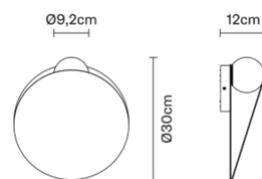

Akoya F61D1125

Filippo Protasoni

Description

Wall lamp with Corten painted metal structure and blown glass diffuser.

Dimensions

Materials

Glass - Metal

Colour

Net weight: 3.2kg
Numbers of boxes: 1 x
Gross weight: 3.7kg
Box dimensions: 0.4 x 0.4 x 0.22 m

Specs

IP40

Family overview