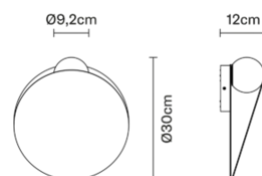

Akoya F61D1121

Filippo Protasoni

Description

Wall lamp with anthracite painted metal structure and blown glass diffuser.

Dimensions

Materials

Glass - Metal

Colour

Net weight: 3.2kg
Numbers of boxes: 1 x
Gross weight: 3.7kg
Box dimensions: 0.4 x 0.4 x 0.22 m

Specs

IP40

Family overview