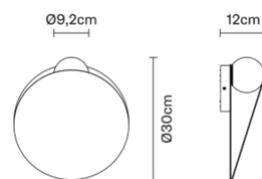

Akoya F61D1101

Filippo Protasoni

Description

Wall lamp with white painted metal structure and blown glass diffuser.

Dimensions

Materials

Glass - Metal

Colour

Net weight: 3.2kg
Numbers of boxes: 1 x
Gross weight: 3.7kg
Box dimensions: 0.4 x 0.4 x 0.22 m

Specs

IP40

Family overview