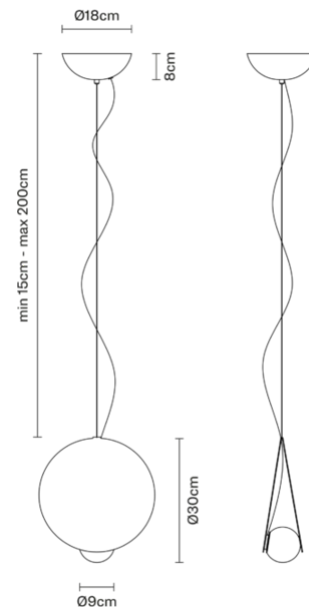

### Description

Pendant lamp with anthracite painted metal structure and blown glass diffuser.

### Dimensions

Voltage  
220-240V

Dimmable LED  
DALI

### Weights and packaging

Net weight:

Numbers of boxes: 1 x  
Gross weight: 4.335kg  
Box dimensions: 0.4 x 0.4 x 0.22 m

### Colour

Anthracite