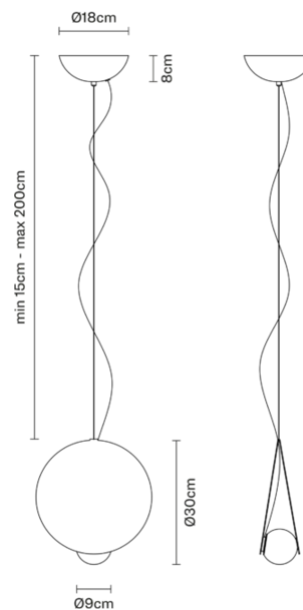

Akoya F61A2101

Filippo Protasoni

Description

Pendant lamp with white painted metal structure and blown glass diffuser.

Dimensions

Voltage
220-240V

Dimmable LED
DALI

Light source and alternatives

LED 1 x 7W
3000K
622lm CRI 90

Included accessories

LED, Dimmable electronic driver

Weights and packaging

Net weight:

Numbers of boxes: 1 x
Gross weight: 4.335kg
Box dimensions: 0.4 x 0.4 x 0.22 m

Specs

IP40

Materials

Glass - Metal

Colour

White

Family overview