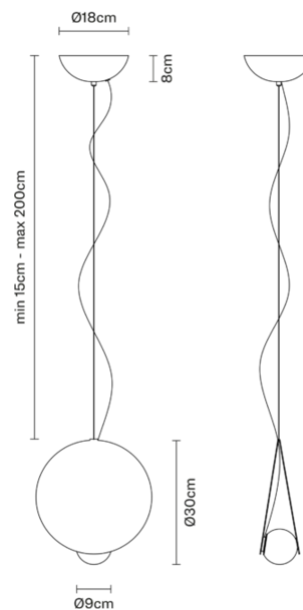

Specs

IP40

Akoya

F61A1376

Filippo Protasoni

Description

Pendant lamp with bronze painted metal structure and blown glass diffuser.

Dimensions