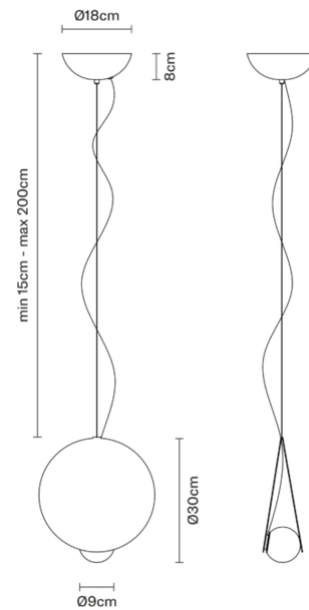

Specs

IP40

Akoya

F61A1325

Filippo Protasoni

Description

Pendant lamp with Corten painted metal structure and blown glass diffuser.

Dimensions