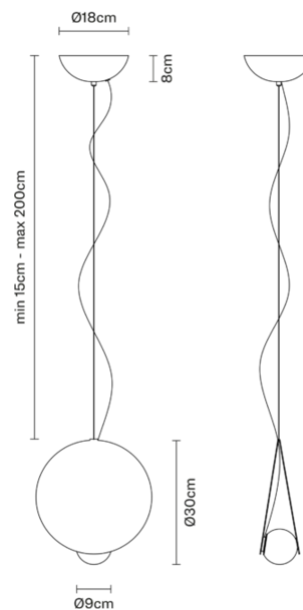

Specs

IP40

Akoya

F61A1321

Filippo Protasoni

Description

Pendant lamp with anthracite painted metal structure and blown glass diffuser.

Dimensions

Materials

Glass - Metal

Colour

Anthracite

Family overview